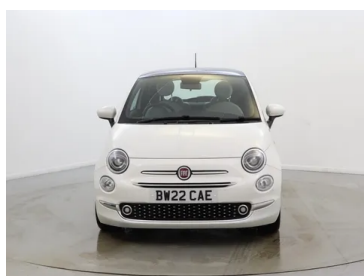

2022 (22)FIAT 500 1.0 MILD HYBRID DOLCEVITA [PART LEATHER] 3DR 1.0 MILD HYBRID DOLCEVITA [PART LEATHER] 3DR

FEATURES

- Apple car play/Android Auto
- Cruise control
- E-call
- External temperature gauge
- Power assist steering
- Rear parking sensor
- Speed limiter
- Stop/start system
- Trip computer
- 3rd brake light
- Auto headlights
- Body colour bumpers
- Body coloured electrically adjustable door mirrors
- Chrome plated exterior door handles
- DolceVita badge on fender
- Dusk and rain sensors
- Electric front windows
- Fixed glass sunroof with sunblind
- Front fog lights
- Halogen headlamps
- Heat insulated glass
- Heated rear windows with wash wipe
- LED daytime running lights
- Rear side wing doors

SPECIFICATION

MILEAGE 31002 Miles

ENGINE SIZE 999cc

FUEL TYPE Petrol

CO₂ 106

TRANSMISSION Manual

NO. OF DOORS 3

BODY TYPE Hatchback